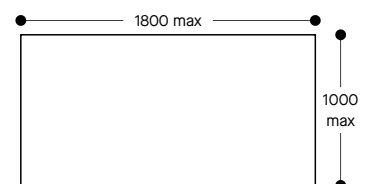

Warranty:

10 years

Round Top

Square Top

Rectangle Top

Dimensions: