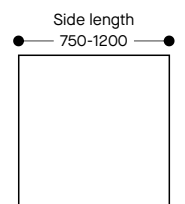

Warranty:

10 years

Round Top

Square Top

Rectangle Top

Dimensions: