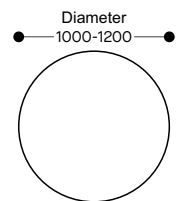

Warranty:

10 years

Round Top

Square Top

Rectangle Top

Dimensions: