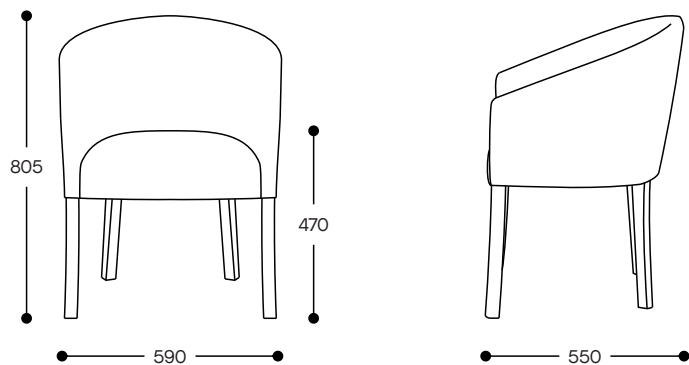

### Dimensions:

Width: 590mm  
Depth: 550mm  
Height: 805mm  
Seat Height: 470mm

DIMENSIONS

Trent Open-Sided Tub Chair

Trent Fully-Upholstered Tub Chair

Trent Lounge Chair

*\*Dimensions (+/-10mm)*