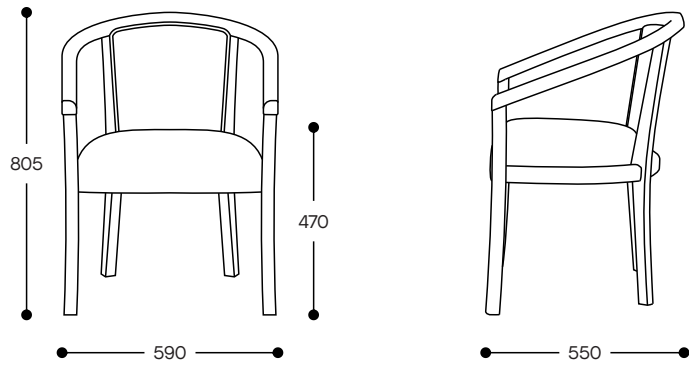

### Dimensions:

Width: 590mm  
Depth: 550mm  
Height: 805mm  
Seat Height: 470mm

DIMENSIONS

Trent Open-Sided Tub Chair

Trent Fully-Upholstered Tub Chair

Trent Lounge Chair

*\*Dimensions (+/-10mm)*