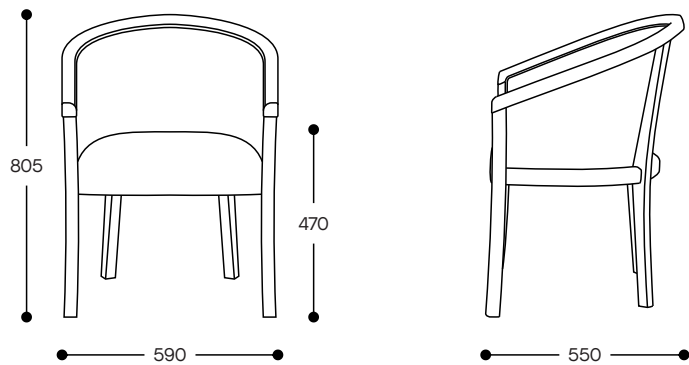

### Dimensions:

Width: 590mm  
Depth: 550mm  
Height: 805mm  
Seat Height: 470mm

DIMENSIONS

Trent Open-Sided Tub Chair

Trent Fully-Upholstered Tub Chair

Trent Lounge Chair

*\*Dimensions (+/-10mm)*